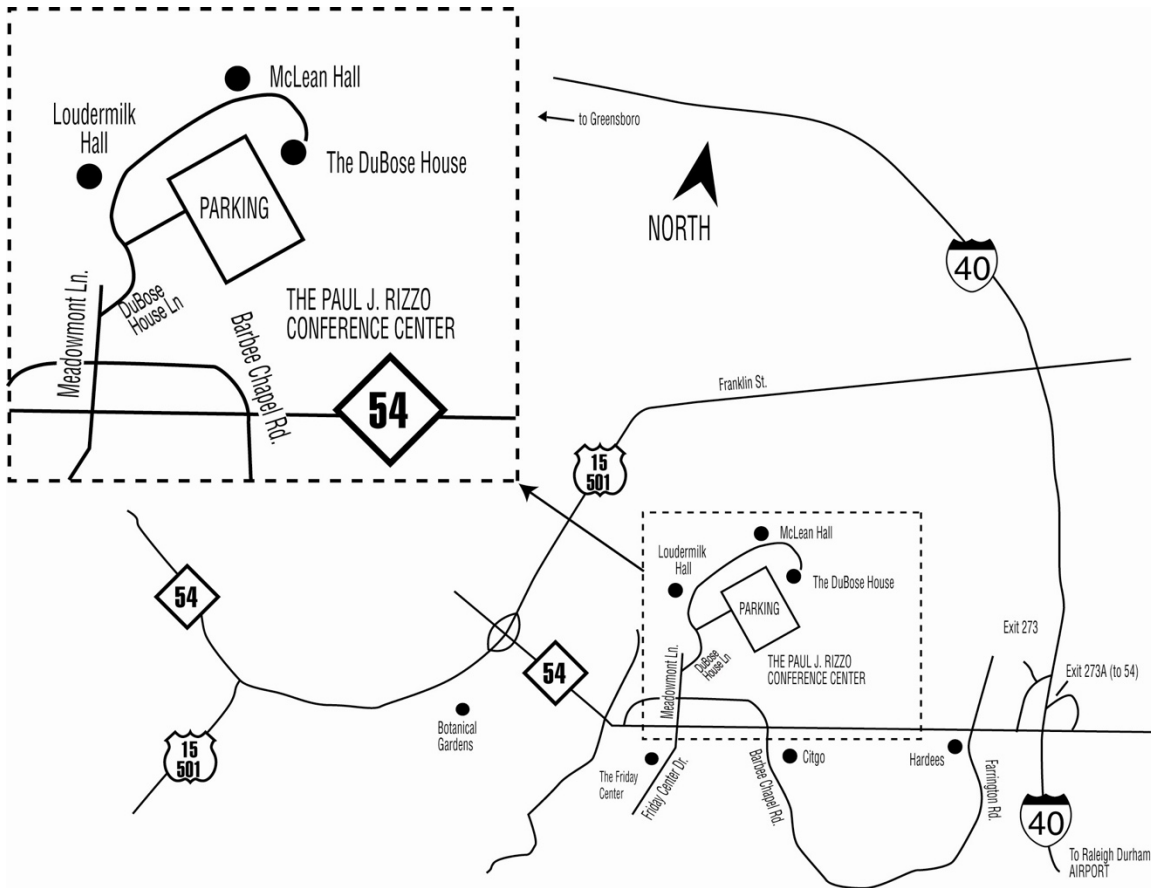

# The Rizzo Center Map and Directions

150 DuBose Home Lane, Chapel Hill NC 27517

## From the North/East (Raleigh, RTP)

- From Interstate 40 West, take exit 273A towards Chapel Hill.
- Follow 54 West for approximately 2 miles.
- Turn right at fourth stoplight onto Meadowmont Lane (across from The Friday Center).
- Follow Meadowmont Lane for approximately ½ mile to DuBose House Lane, on the right. A gatehouse is present on this corner.
- Turn right onto DuBose House Lane and continue up the hill to reach the Rizzo Center. The parking lot will be on your right. (See enlarged insert on map).
- For overnight guests in McLean Hall, continue past the first paved lot on the right and Loudermilk Hall on the left to McLean Hall, also on the left. Circle around to unload luggage and then park in the paved lot you passed coming in, now located on your left.

## From the South/West (Greensboro, Charlotte)

- From Interstate 40 East, take exit 273 towards Chapel Hill. Turn right at light off exit ramp.
- Follow 54 West for approximately 2 miles.
- Turn right at third stoplight onto Meadowmont Lane (across from The Friday Center).
- Follow Meadowmont Lane for approximately ½ mile to DuBose House Lane, on the right. A gatehouse is present on this corner.
- Turn right onto DuBose House Lane and continue up the hill to reach the Rizzo Center. The parking lot will be on your right. (See enlarged insert on map).
- For overnight guests in McLean Hall, continue past the first paved lot on the right and Loudermilk Hall on the left to McLean Hall, also on the left. Circle around to unload luggage and then park in the paved lot you passed coming in, now located on your left.