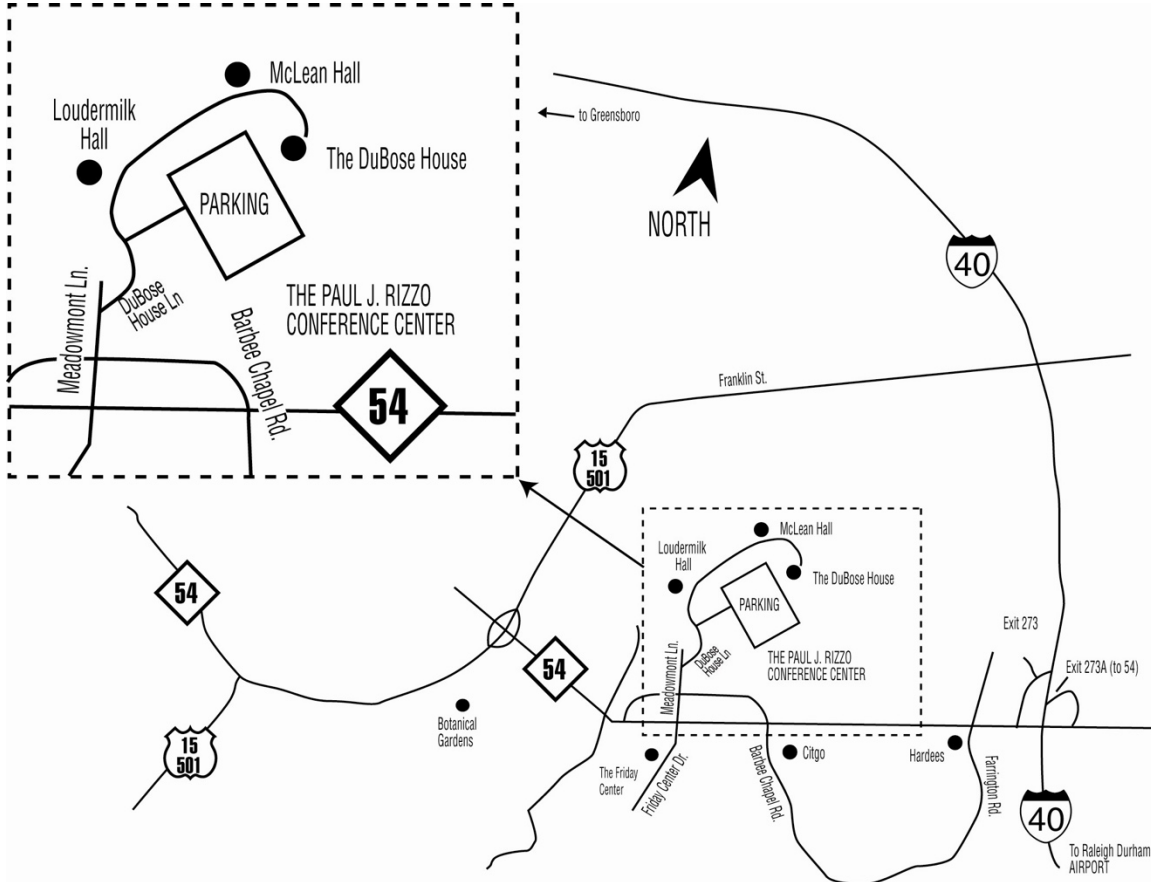

# The Rizzo Center Map and Directions

150 DuBose Home Lane, Chapel Hill NC 27517

## From the North/East (Raleigh, RTP)

- From Interstate 40 West, take exit 273A towards Chapel Hill.
- Follow 54 West for approximately 2 miles.
- Turn right at fourth stoplight onto Meadowmont Lane (across from The Friday Center).
- Follow Meadowmont Lane for approximately ½ mile to DuBose House Lane, on the right. A gatehouse is present on this corner.
- Turn right onto DuBose House Lane and continue up the hill to reach the Rizzo Center. The parking lot will be on your right. (See enlarged insert on map).
- For overnight guests in McLean Hall, continue past the first paved lot on the right and Loudermilk Hall on the left to McLean Hall, also on the left. Circle around to unload luggage and then park in the paved lot you passed coming in, now located on your left.

## From the South/West (Greensboro, Charlotte)

- From Interstate 40 East, take exit 273 towards Chapel Hill. Turn right at light off exit ramp.
- Follow 54 West for approximately 2 miles.
- Turn right at third stoplight onto Meadowmont Lane (across from The Friday Center).
- Follow Meadowmont Lane for approximately ½ mile to DuBose House Lane, on the right. A gatehouse is present on this corner.
- Turn right onto DuBose House Lane and continue up the hill to reach the Rizzo Center. The parking lot will be on your right. (See enlarged insert on map).
- For overnight guests in McLean Hall, continue past the first paved lot on the right and Loudermilk Hall on the left to McLean Hall, also on the left. Circle around to unload luggage and then park in the paved lot you passed coming in, now located on your left.